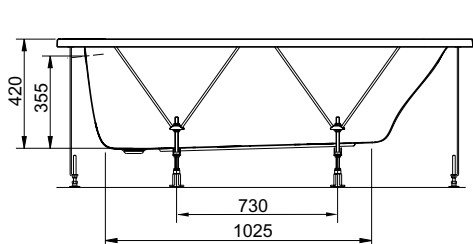

Product 15561K-SF Reach asymmetric easy install offset corner bath 1600 mm x 900 mm for left hand corner installation

15562K-SF Reach asymmetric easy install offset corner bath 1600 mm x 900 mm for right hand corner installation

Colours/finishes White (-00)

Weight (kg) 29

Water capacity (l) 170

Complementary items E6363 Reversible bath panel

Fixings Fixings included

Design linked items Reach suite

Recommended brassware Singulier

Recommended waste 19170W

Dimensions (mm)

(Left hand shown)

All measurements shown are in millimetres. Sizes are approximate.

THE BOLD LOOK
OF **KOHLER**®

Kohler Co. Cromwell Road Cheltenham Gloucestershire GL52 5EP United Kingdom
Telephone +44 (0) 870 850 5551
Facsimile +44 (0) 844 472 3063
www.kohler.co.uk