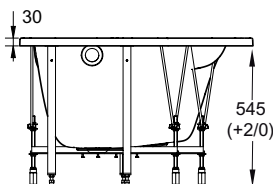

Product 15561K-SF Reach asymmetric easy install offset corner bath 1600 mm x 900 mm for left hand corner installation

15562K-SF Reach asymmetric easy install offset corner bath 1600 mm x 900 mm for right hand corner installation

Colours/finishes White (-00)

Weight (kg) 29

Water capacity (l) 170

Complementary items E6363 Reversible bath panel

Fixings Fixings included

Design linked items Reach suite

Recommended brassware Singulier

Recommended waste 19170W

Dimensions (mm)

(Left hand shown)

All measurements shown are in millimetres. Sizes are approximate.

THE BOLD LOOK
OF **KOHLER**®

Kohler Co. Cromwell Road Cheltenham Gloucestershire GL52 5EP United Kingdom
Telephone +44 (0) 870 850 5551
Facsimile +44 (0) 844 472 3063
www.kohler.co.uk