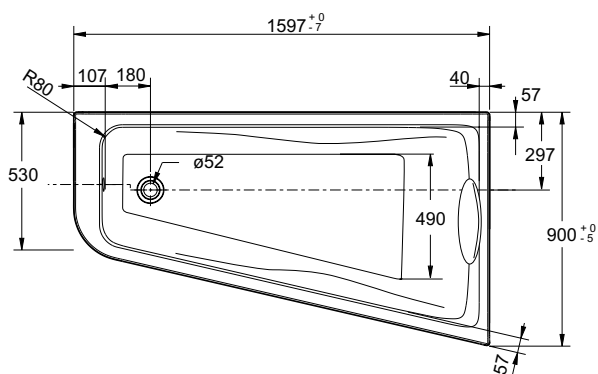

Product 15561K-SF Reach asymmetric easy install offset corner bath 1600 mm x 900 mm for left hand corner installation

15562K-SF Reach asymmetric easy install offset corner bath 1600 mm x 900 mm for right hand corner installation

Colours/finishes White (-00)

Weight (kg) 29

Water capacity (l) 170

Complementary items E6363 Reversible bath panel

Fixings Fixings included

Design linked items Reach suite

Recommended brassware Singulier

Recommended waste 19170W

Dimensions (mm)

(Left hand shown)

All measurements shown are in millimetres. Sizes are approximate.

THE BOLD LOOK
OF **KOHLER**®

Kohler Co. Cromwell Road Cheltenham Gloucestershire GL52 5EP United Kingdom
Telephone +44 (0) 870 850 5551
Facsimile +44 (0) 844 472 3063
www.kohler.co.uk